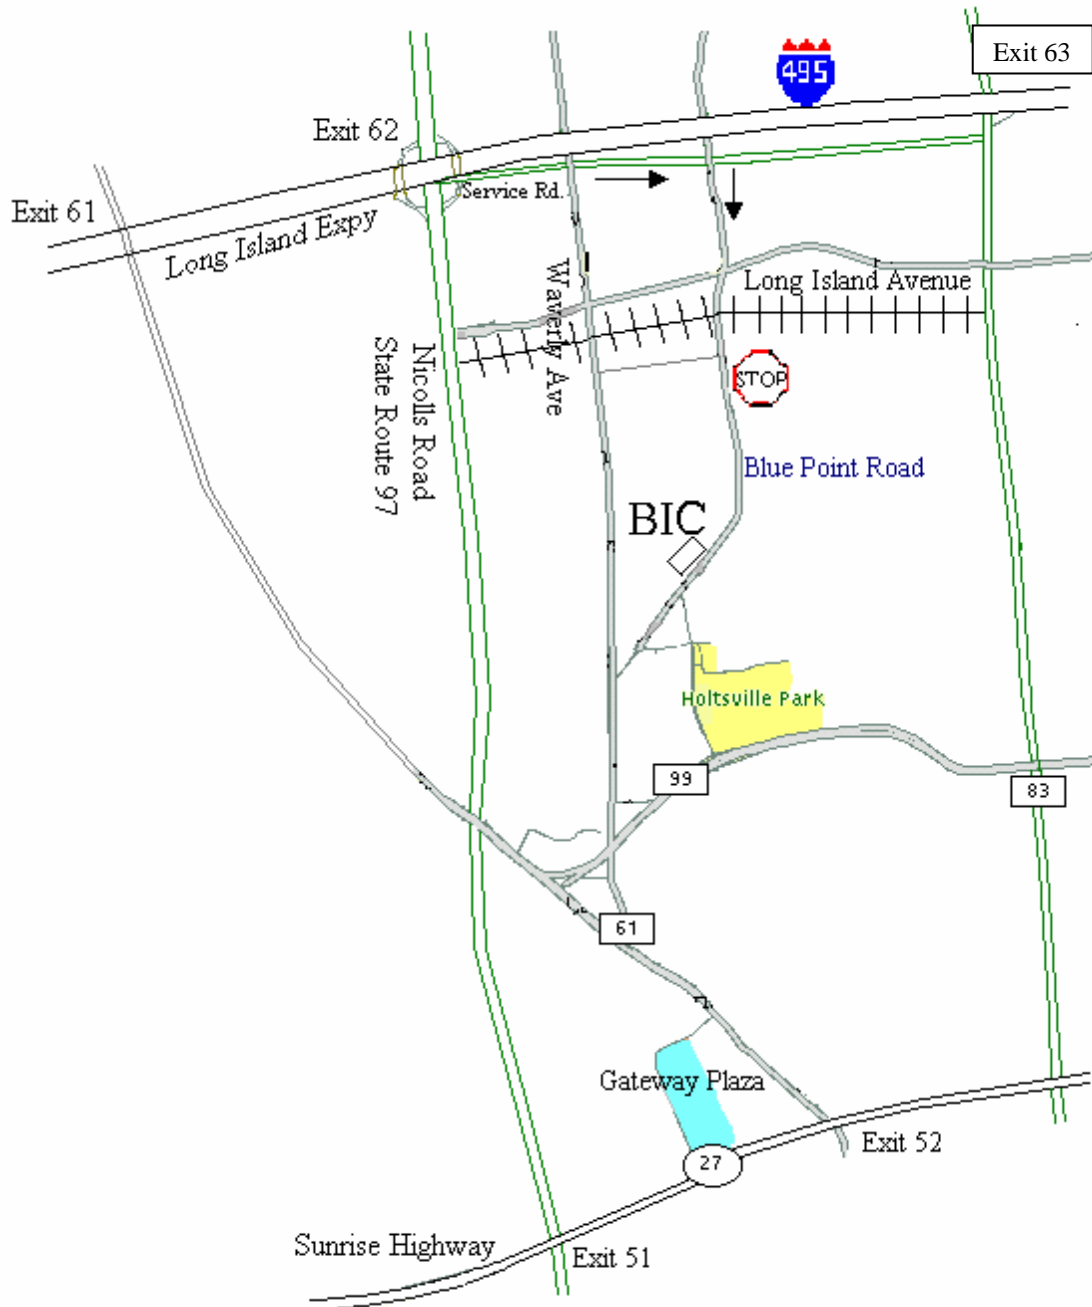

How To Get To Brookhaven Instruments Corporation

750 Blue Point Road, Holtsville, NY 11742-1896 U.S.A.

Tel: +1(631)758-3200 Fax: +1(631)758-3255

Take the Long Island Expressway (Rt. 495) East to Exit 62.

STAY ON THE SERVICE ROAD FOR TWO LIGHTS.

At the second traffic light, make a right turn (South) onto Blue Point Road.

Continue straight through the traffic light, over the railroad tracks and through

the stop sign.

Brookhaven Instruments is 0.7 miles on the right.